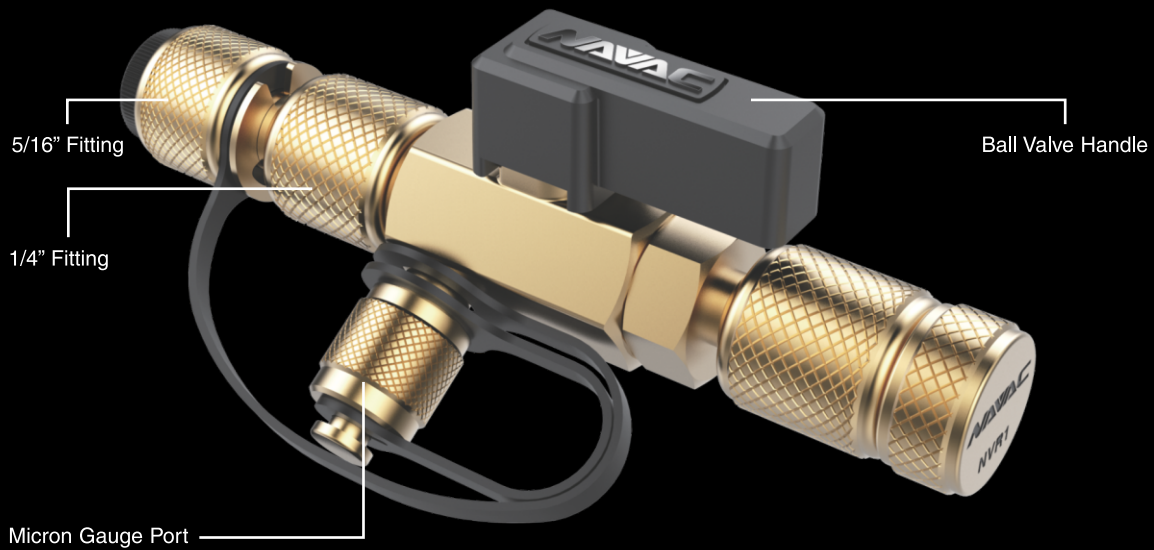

## NVR1

### Valve Core Removal Tool

**2** sizes in 1 tool

## Fast Recovery and Evacuation

For Use With Both 1/4" and 5/16" Flare Fittings

Rated For R410A Systems

Vacuum Rated to 20 Microns

**1-YEAR WARRANTY**