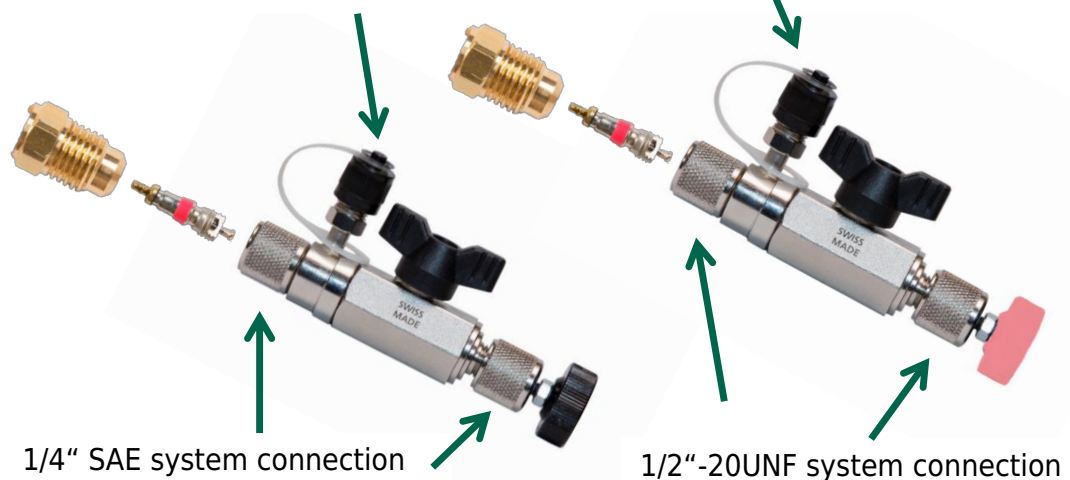

## 32525/ 32525-1/2"-20UNF Valve core replacing tool

2 new valve core replacing tools complete the REFCO product range.

- Change valve core under pressure
- Faster evacuation and charging
- Deep vacuum measuring at system
- No refrigerant loss
- With blank off valve
- Swiss Made

With adjustable vacuum gauge access port 1/4" SAE

32525  
Part No 4687701

32525-1/2"-20UNF  
Part No 4687740

Please click on the following link to download the relevant pictures:

<https://manometer.storebox.swisscom.com/invitations?share=c5eec79a9bfc e7ef297e>