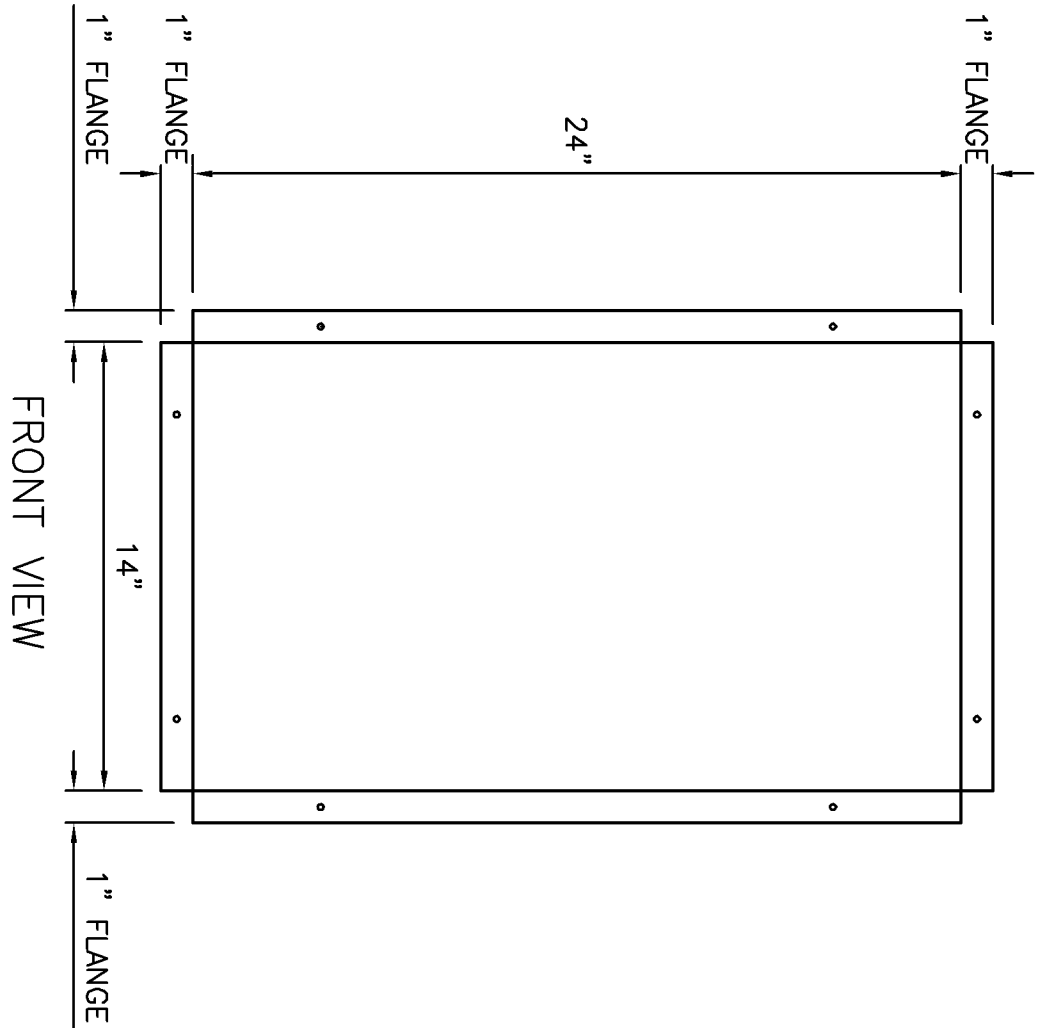

DBX1424
 DRYER VENT BOX
 DIMENSION VIEW

CONSTRUCTION
 SOLUTIONS

7801 East Gray Rd., #1110
 Scottsdale, AZ 85260
 Office: 480-346-8240
 www.newconstructionsolutions.com

DBX1424
 DRYER VENT BOX