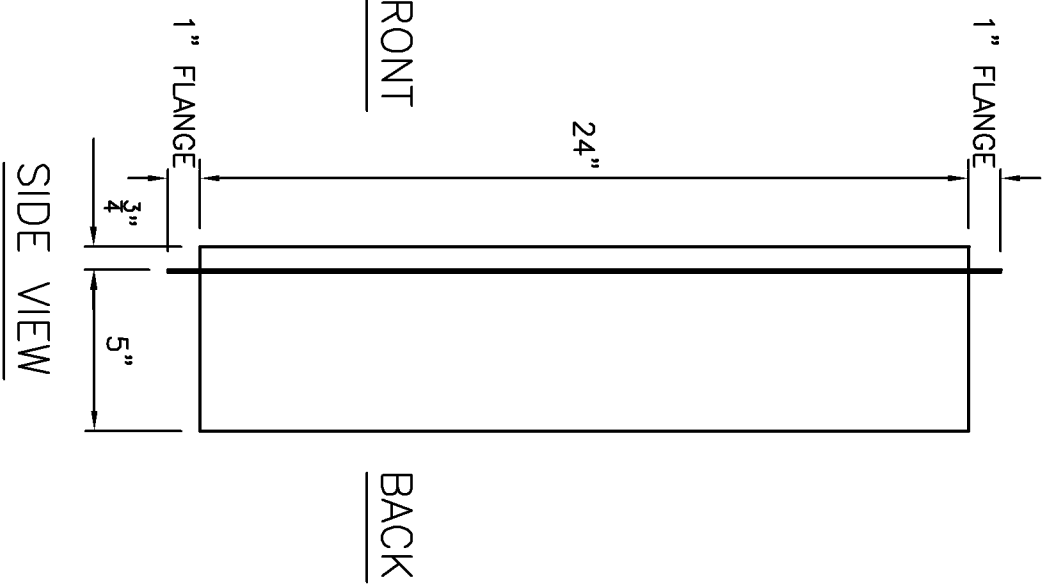

DBX1424
 DRYER VENT BOX
 DIMENSION VIEW

CONSTRUCTION
 SOLUTIONS

7801 East Gray Rd., #1110
 Scottsdale, AZ 85260
 Office: 480-346-8240
 www.newconstructionsolutions.com

DBX1424
 DRYER VENT BOX