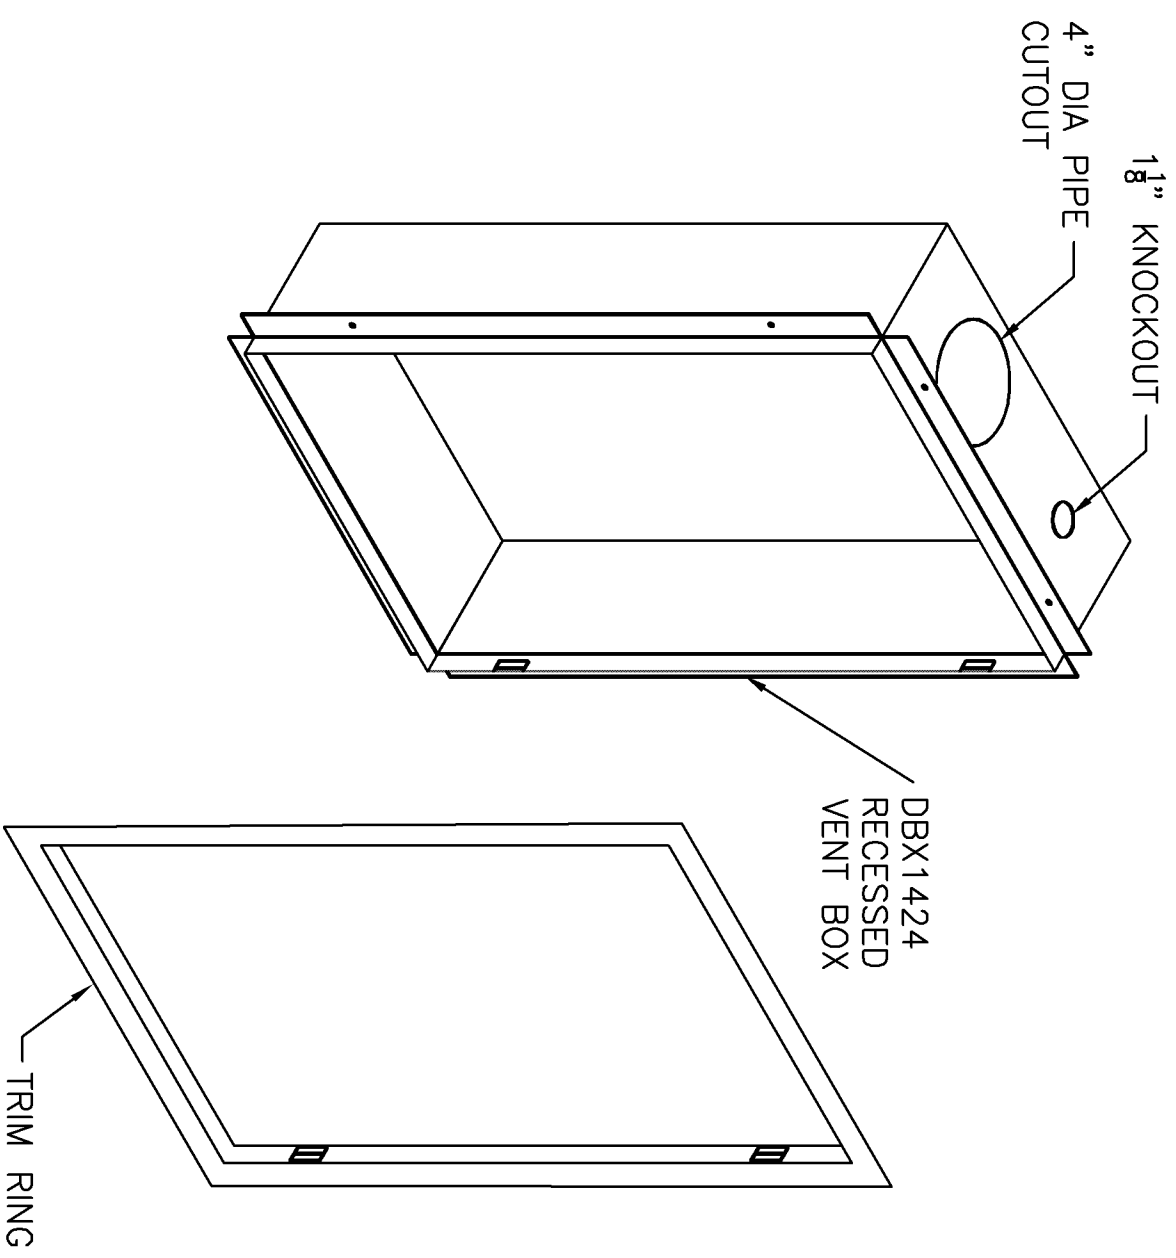

DBX1424
DRYER VENT BOX
ASSEMBLY VIEW

CONSTRUCTION
SOLUTIONS

7801 East Gray Rd., #1110
Scottsdale, AZ 85260
Office: 480-346-8240
www.newconstructionolutions.com

DBX1424
DRYER VENT BOX