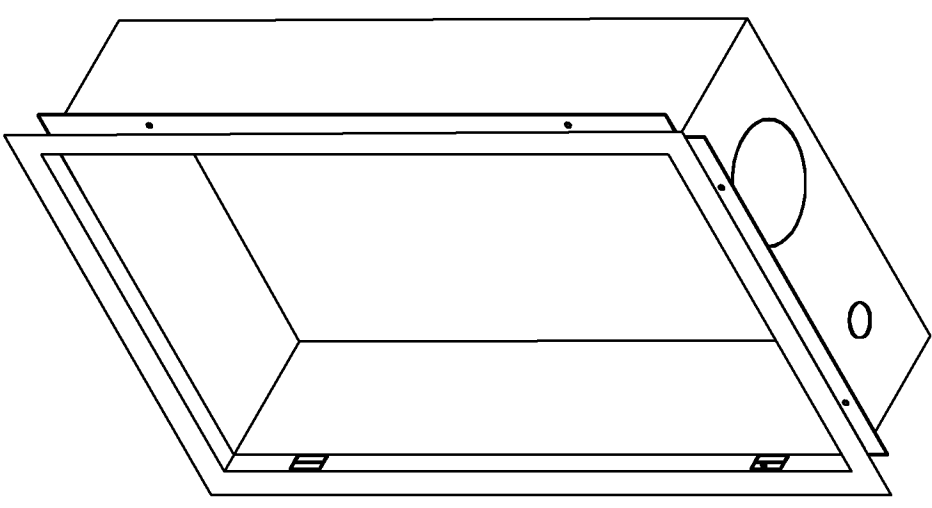

DBX1424
DRYER VENT BOX
ASSEMBLY VIEW

CONSTRUCTION
SOLUTIONS

7801 East Gray Rd., #1110
Scottsdale, AZ 85260
Office: 480-346-8240
www.newconstructionolutions.com

DBX1424
DRYER VENT BOX