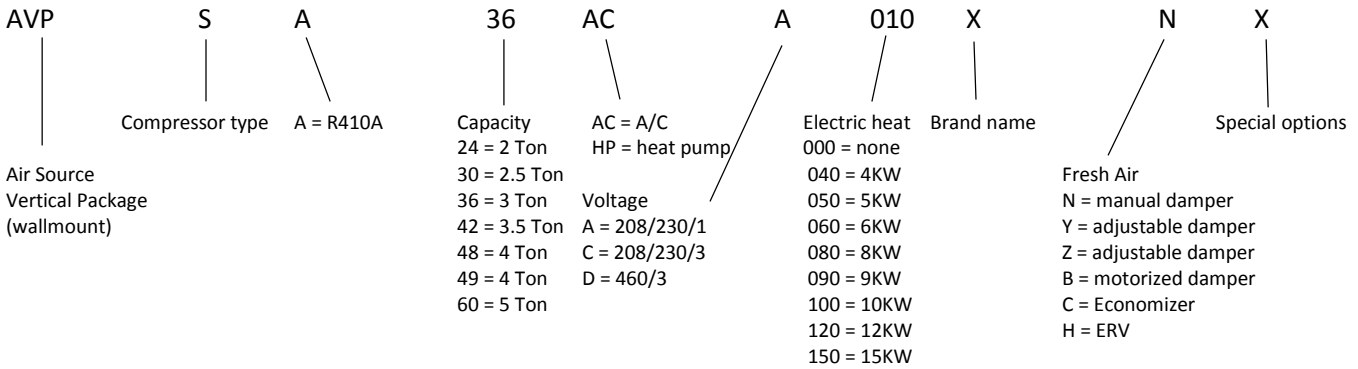

Eubank V series (A/C) and H series (heat pumps) wallmounts replace:

Marvail Wallmount Model Key