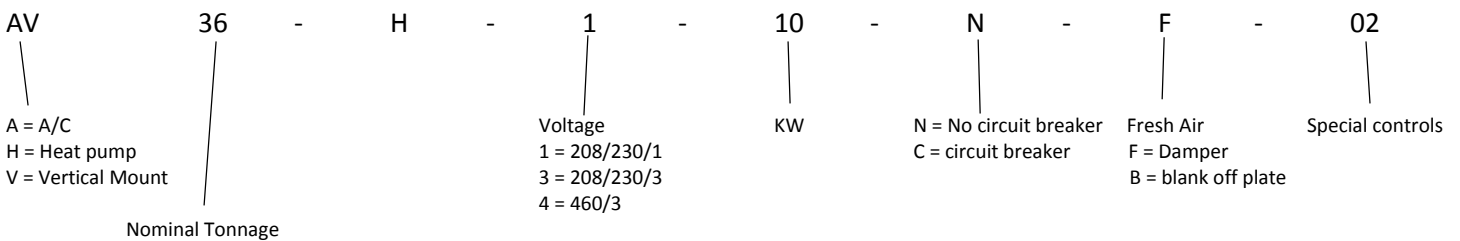

Sun Wallmount Model Key

UNIT REPLACEMENT DIMENSIONS

Current Eubank V-Series dimensions are interchangeable with the following brands.

		A	B	C	D	E	F	G	H	I	J	K	L
EUBANK (Current)	18/24	36	34	19	28	12	20.5	8	2	20	29	1	71
	30/36	40	38	19	28	14	18	8	1	28	29	1	71
	42/48/60	43	41	24	27	16	30	10	2	30	36	1	87
		A	B	C	D	E	F	G	H	I	J	K	L
BARD WA Series	WA25	35	34.13	17.125	29	11.88	20.76	7.88	N/A	19.88	N/A	N/A	70.563
	WA30/36	40	39.13	17.125	29	13.88	17.83	7.88	N/A	27.88	N/A	N/A	70.563
	WA42/48/60	43.88	43	20.432	25.88	15.88	30	9.88	N/A	29.88	N/A	N/A	84.875
		A	B	C	D	E	F	G	H	I	J	K	L
MARVAR AVP Series	AVP24	40	38	17	28	12	20.5	8	2	20	28	1	71
	AVP 30/36	45	43	17	29	14	18	8	2	28	28	1	71
	AVP42/48/60	45	43	23	27	16	30	10	2	30	32	1	86
		A	B	C	D	E	F	G	H	I	J	K	L
EUBANK Old W Series	W24	42	40	20	27	12	21	8	2	20	44	1	71
	W30/36	42	40	20	28	14	18	8	2	28	44	1	71
	W42/60	47	45	24	26	16	30	10	2	30	44	1	85
		A	B	C	D	E	F	G	H	I	J	K	L
EUBANK Old WP Series	WP24	42	40	19	28	12	21	8	2	20	29	1	71
	WP30/36	42	40	19	28	14	18	8	2	28	29	1	71
	WP48/60	49	47	23	26	16	30	10	2	30	36	1	85
		A	B	C	D	E	F	G	H	I	J	K	L
SUN Old AV Series	AV18/24		30	18	25	12	20	8	1	20			66
	AV30/36		38	18	25	14	18	8	1	28			66
	AV42/72		41	22	24	16	30	10	1	30			81