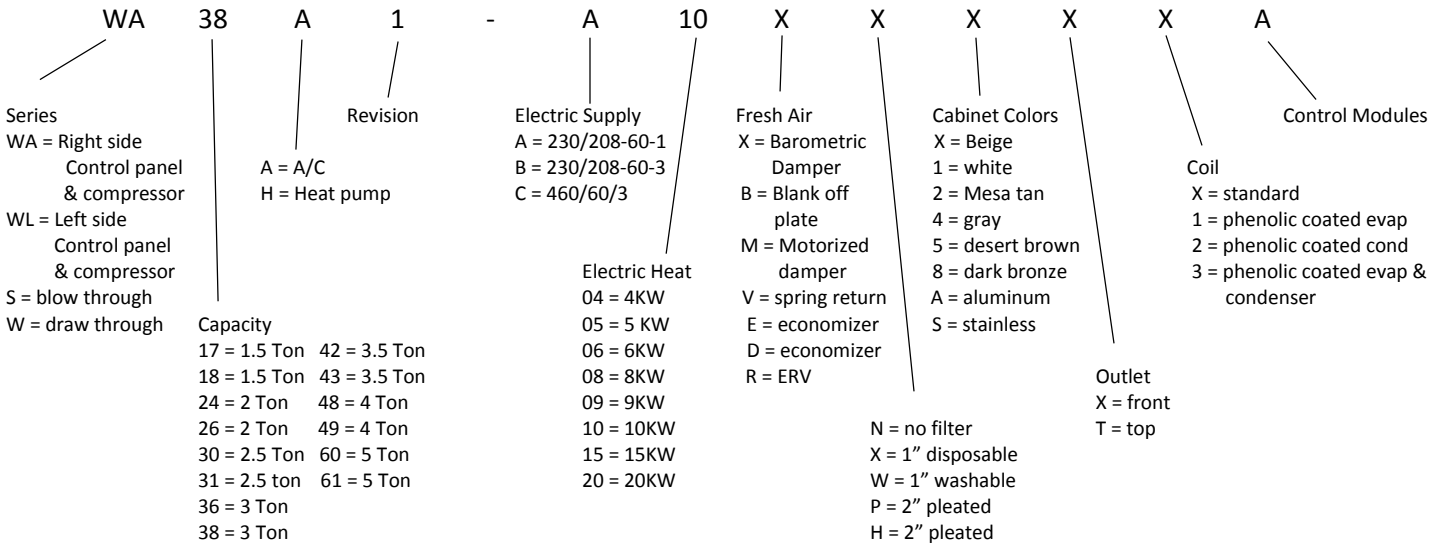

Eubank V series (A/C) and H series (heat pumps) wallmounts replace:

Bard Wallmount Model Key