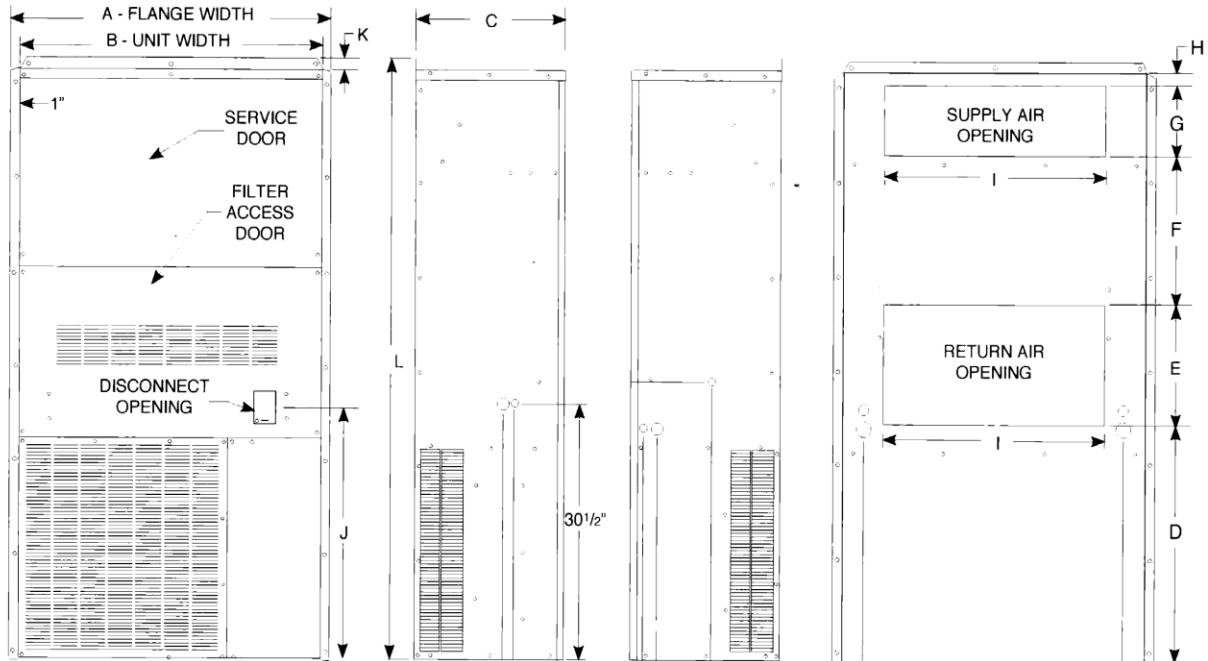

Eubank V series (A/C) and H series (heat pumps) wallmounts replace:

Bard Wallmount Model Key

Eubank V series (A/C) and H series (heat pumps) wallmounts replace:

Marvail Wallmount Model Key

Eubank V series (A/C) and H series (heat pumps) wallmounts replace:

Sun Wallmount Model Key

UNIT REPLACEMENT DIMENSIONS

Current Eubank V-Series dimensions are interchangeable with the following brands.

		A	B	C	D	E	F	G	H	I	J	K	L
EUBANK (Current)	18/24	36	34	19	28	12	20.5	8	2	20	29	1	71
	30/36	40	38	19	28	14	18	8	1	28	29	1	71
	42/48/60	43	41	24	27	16	30	10	2	30	36	1	87
		A	B	C	D	E	F	G	H	I	J	K	L
BARD WA Series	WA25	35	34.13	17.125	29	11.88	20.76	7.88	N/A	19.88	N/A	N/A	70.563
	WA30/36	40	39.13	17.125	29	13.88	17.83	7.88	N/A	27.88	N/A	N/A	70.563
	WA42/48/60	43.88	43	20.432	25.88	15.88	30	9.88	N/A	29.88	N/A	N/A	84.875
		A	B	C	D	E	F	G	H	I	J	K	L
MARVAR AVP Series	AVP24	40	38	17	28	12	20.5	8	2	20	28	1	71
	AVP 30/36	45	43	17	29	14	18	8	2	28	28	1	71
	AVP42/48/60	45	43	23	27	16	30	10	2	30	32	1	86
		A	B	C	D	E	F	G	H	I	J	K	L
EUBANK Old W Series	W24	42	40	20	27	12	21	8	2	20	44	1	71
	W30/36	42	40	20	28	14	18	8	2	28	44	1	71
	W42/60	47	45	24	26	16	30	10	2	30	44	1	85
		A	B	C	D	E	F	G	H	I	J	K	L
EUBANK Old WP Series	WP24	42	40	19	28	12	21	8	2	20	29	1	71
	WP30/36	42	40	19	28	14	18	8	2	28	29	1	71
	WP48/60	49	47	23	26	16	30	10	2	30	36	1	85
		A	B	C	D	E	F	G	H	I	J	K	L
SUN Old AV Series	AV18/24		30	18	25	12	20	8	1	20			66
	AV30/36		38	18	25	14	18	8	1	28			66
	AV42/72		41	22	24	16	30	10	1	30			81