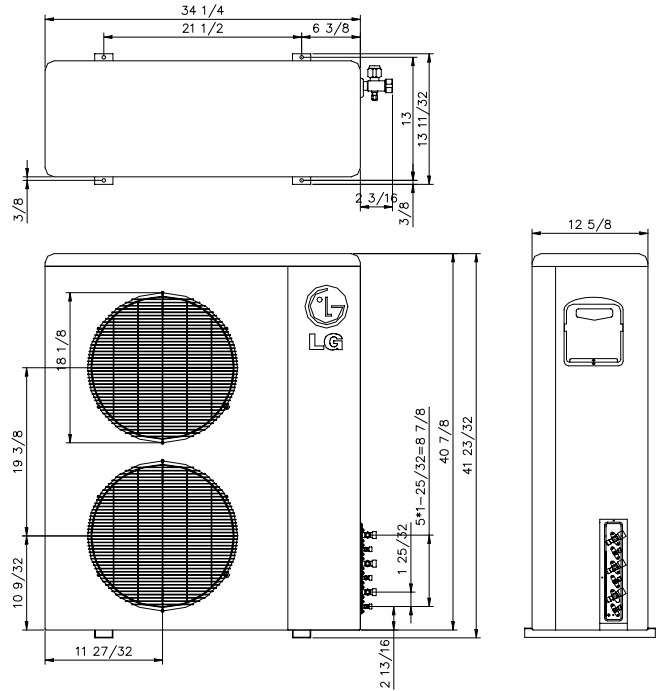

Submittal Data : LMU360HE **Heat Pump Tri Zone Multi Split**

Capacities :

Rated Cooling Capacity (Btu/h)	36,000
Power Input (W, Cooling)	4,045
SEER	13.0
EER	8.9
Rated Heating Capacity (Btu/h)	36,000
Power Input (W, Heating)	3,340
HSPF	7.7

Cooling Nominal Test Condition :
Indoor : 80 DB / 67 WB
Outdoor : 95 DB / 75 WB
Pipe Length : 25ft per indoor unit

Heating Nominal Test Condition :
Indoor : 70 DB / 60 WB
Outdoor : 47 DB / 43 WB
Pipe Length : 25ft per indoor unit

Outdoor Unit :

Power Supply (V,Ph,Hz)	230/208,1.60
Minimum Circuit Ampacity (A)	30
Maximum Overcurrent Protection (A)	40
Running Current (A)	16.6/16.6 / 15.0/15.0
Weight (lbs)	172.0
Sound Pressure (dB(A), High Cool, 3.3ft front)	50
Maximum number of indoor units	3

Refrigerant Piping :

Maximum Length (ft)	50 per indoor unit
Maximum Height Difference (ft)	25 per indoor unit
Liquid Side (inches, O.D)	1/4
Gas Side (inches, O.D)	3/8
Refrigerant	R410A

Operating Range :

Cooling Operating Range (, standard)	23 - 115
Cooling Operating Range (, w/Low ambient kit)	0 - 115
Heating Operating Range ( )	14 - 75

Standard Features :

- Five Year Compressor Warranty
- Two Year Functional Parts Warranty
- Multi Power System™
- Auto Restart
- Flexible Multi Split to pick same style or mix and match three 12k Btu indoor units for the combination
- Ultra Quiet Operation

Note :

LMU360HE

Combination of Indoor Units :

- LMN120HE + LMN120HE + LMN120HE
- LMAN120HNS + LMAN120HNS + LMAN120HNS
- LMAN121HNM + LMAN121HNM + LMAN121HNM
- LMN120HE + LMN120HE + LMAN120HNS
- LMN120HE + LMN120HE + LMAN121HNM
- LMN120HE + LMAN120HNS + LMAN120HNS
- LMN120HE + LMAN120HNS + LMAN121HNM
- LMN120HE + LMAN121HNM + LMAN121HNM
- LMAN120HNS + LMAN120HNS + LMAN121HNM
- LMAN120HNS + LMAN121HNM + LMAN121HNM